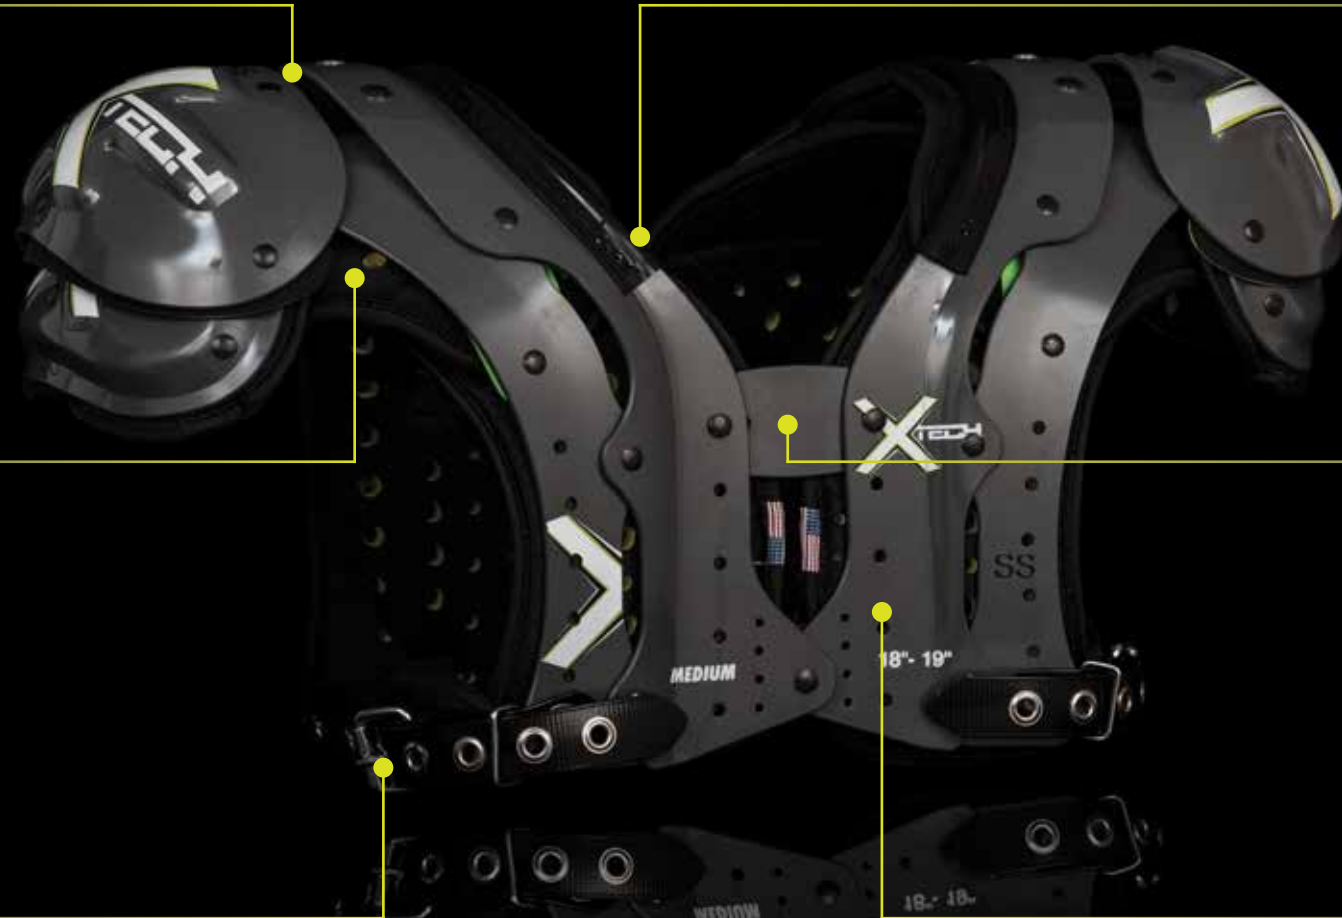

OUTSIDE CANTILEVER SYSTEM

Two piece arch air flow outside cantilever system disperses energy upon impact before it gets to cantilever yoke and body cushions

ADJUSTABLE CHANNEL SYSTEM

Separate front and back body cushions allow the channel to be adjusted to each individual player

SWIVEL BELT & BUCKLE SYSTEM

Hi-flex Bio-Thane® swivel belt and buckle system which prevent the pad from riding up on the players torso

CANTILEVER YOKE SYSTEM

Transfers energy upon impact throughout entire shoulder pad, not just over one side

3-POINT SWIVEL ARCH ATTACHMENT

Front and back 3-point swivel-lock arch attachment allows player total mobility and locks in place on impact

FRONT & BACK VENT HOLES SYSTEM

Coupled with vent holes punched in the body cushions, this allows direct air flow to the players body, enhancing the cooling process

Exclusive Partnership: XRD® Technology found within XTECH pads combines the latest materials science with ultimate design capabilities. XRD® Technology is flexible, lightweight, and engineered for repeated impact.