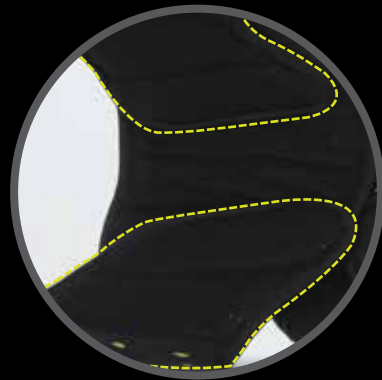

OUTSIDE CANTILEVER SYSTEM

Two piece arch air flow outside cantilever system disperses energy upon impact before it gets to cantilever yoke and body cushions

ADJUSTABLE CHANNEL SYSTEM

Separate front and back body cushions allow the channel to be adjusted to each individual player

SWIVEL BELT & BUCKLE SYSTEM

Hi-flex Bio-Thane® swivel belt and buckle system which prevent the pad from riding up on the players torso

CANTILEVER YOKE SYSTEM

Transfers energy upon impact throughout entire shoulder pad, not just over one side

3-POINT SWIVEL ARCH ATTACHMENT

Front and back 3-point swivel-lock arch attachment allows player total mobility and locks in place on impact

FRONT & BACK VENT HOLES SYSTEM

Coupled with vent holes punched in the body cushions, this allows direct air flow to the players body, enhancing the cooling process