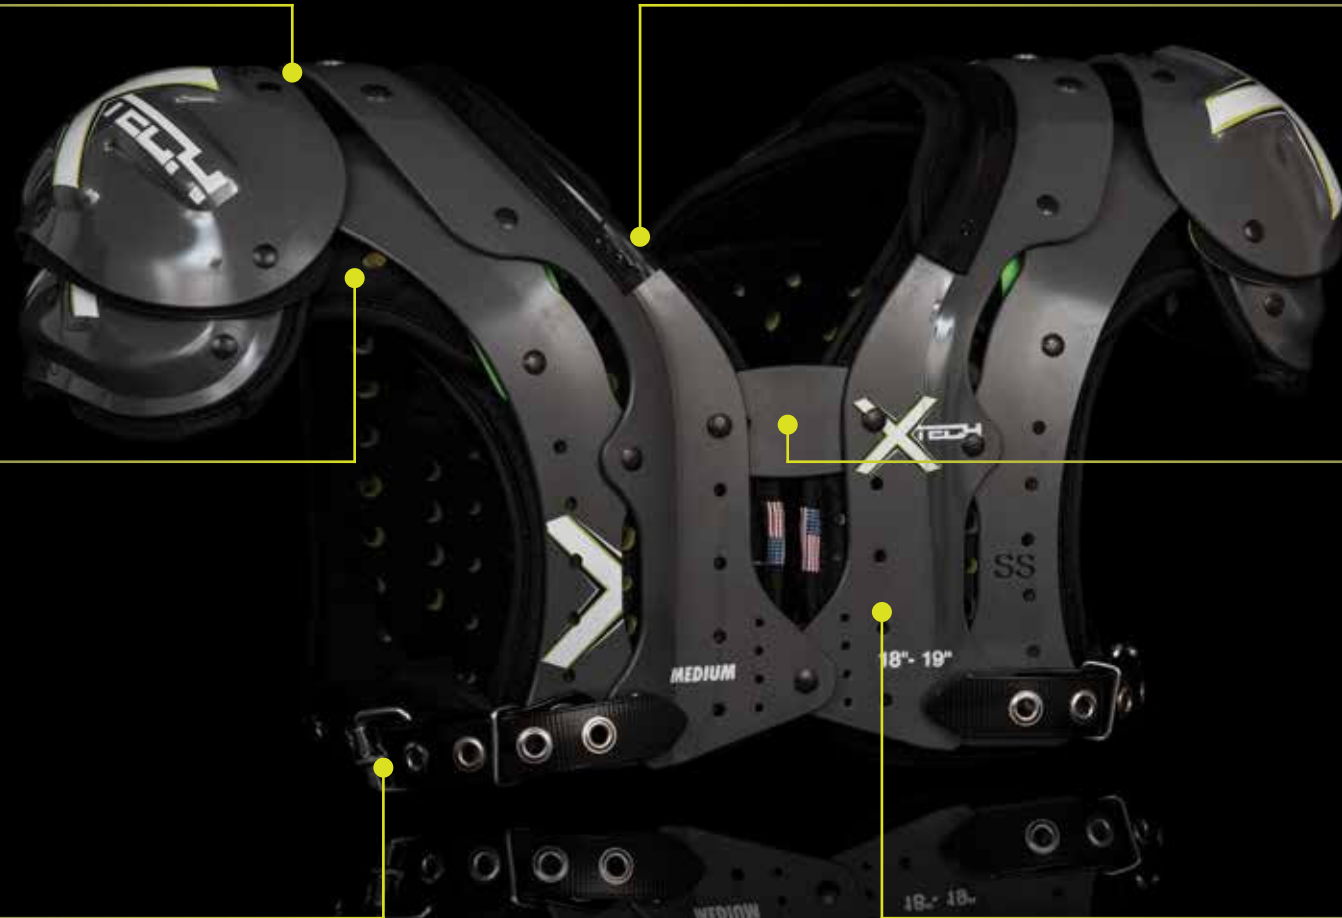

OUTSIDE CANTILEVER SYSTEM

Two piece arch air flow outside cantilever system disperses energy upon impact before it gets to cantilever yoke and body cushions

ADJUSTABLE CHANNEL SYSTEM

Separate front and back body cushions allow the channel to be adjusted to each individual player

SWIVEL BELT & BUCKLE SYSTEM

Hi-flex Bio-Thane® swivel belt and buckle system which prevent the pad from riding up on the players torso

CANTILEVER YOKE SYSTEM

Transfers energy upon impact throughout entire shoulder pad, not just over one side

3-POINT SWIVEL ARCH ATTACHMENT

Front and back 3-point swivel-lock arch attachment allows player total mobility and locks in place on impact

FRONT & BACK VENT HOLES SYSTEM

Coupled with vent holes punched in the body cushions, this allows direct air flow to the players body, enhancing the cooling process

Exclusive Partnership: XRD® Technology found within XTECH pads combines the latest materials science with ultimate design capabilities. XRD® Technology is flexible, lightweight, and engineered for repeated impact.