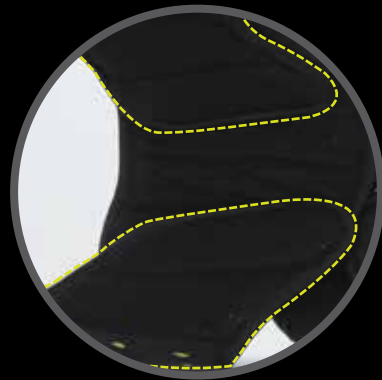

OUTSIDE CANTILEVER SYSTEM

Two piece arch air flow outside cantilever system disperses energy upon impact before it gets to cantilever yoke and body cushions

ADJUSTABLE CHANNEL SYSTEM

Separate front and back body cushions allow the channel to be adjusted to each individual player

SWIVEL BELT & BUCKLE SYSTEM

Hi-flex Bio-Thane® swivel belt and buckle system which prevent the pad from riding up on the players torso

CANTILEVER YOKE SYSTEM

Transfers energy upon impact throughout entire shoulder pad, not just over one side

3-POINT SWIVEL ARCH ATTACHMENT

Front and back 3-point swivel-lock arch attachment allows player total mobility and locks in place on impact

FRONT & BACK VENT HOLES SYSTEM

Coupled with vent holes punched in the body cushions, this allows direct air flow to the players body, enhancing the cooling process